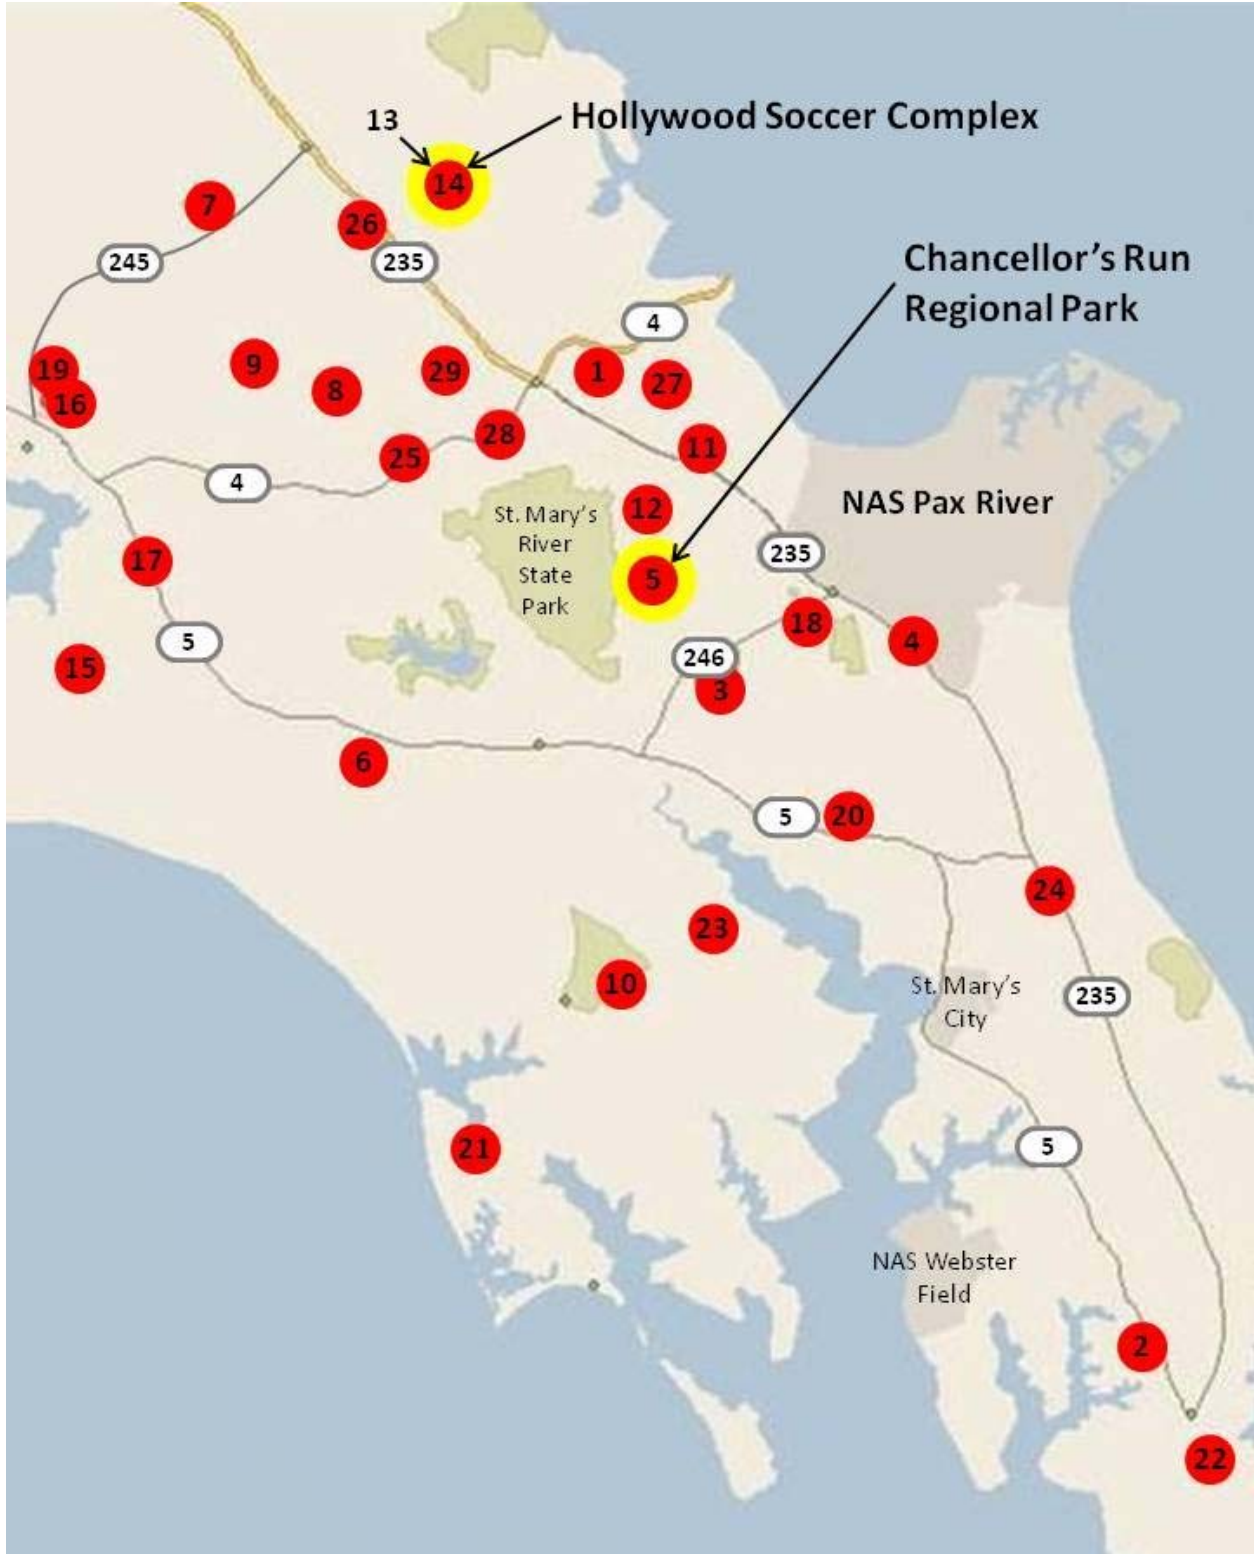

Game Field and Practice Field Address

(not all fields are available every season; field availability is determined by Parks and Recreation)

Field #	School/Park/Practice Area	Address (or nearest address)	GPS Lat	GPS Long
1	Cal Acres HOA Practice Area	23225 Shady Mile Drive California MD 20619	38.305682	-76.506515
2	Cardinal Gibbons Memorial Park	16924 St. Peter Claver Road St. Inigoes MD 20684	38.130405	-76.382403
3	Carver ES	46155 Carver School Blvd Lexington Park MD 20653	38.251359	-76.479499
4	Carver Rec Center Practice Area	Three Notch Road & Lincoln Ave Lexington Park MD 20653	38.257104	-76.434932
5	Chancellor's Run Regional Park	21905 Chancellor's Run Road Great Mills MD 20634	38.268123	-76.494005
6	Chestnut Hills HOA Practice Area	43940 Woodmont Drive Leonardtown MD 20650	38.235635	-76.559494
7	Dorsey Memorial Park	24275 Hollywood Road Leonardtown MD 20650	38.335071	-76.594244
8	Evergreen ES	43765 Evergreen Way California MD 20619	38.301860	-76.566103
9	Forest Farms HOA Practice Area	Pembrook Drive & Hungerford Court Hollywood MD 20636	38.306962	-76.584492
10	George B. Cecil Park	19241 Saint Georges Church Road Valley Lee MD 20692	38.195502	-76.500839
11	Green Holly ES	46060 Millstone Landing Road Lexington Park MD 20653	38.292379	-76.482375
12	Greenview Knolls ES	45711 Military Lane Great Mills MD 20634	38.280471	-76.495228
13	Hollywood ES	44345 Joy Chapel Road Hollywood MD 20636	38.339064	-76.541212
14	Hollywood Soccer Complex Park	44345 Joy Chapel Road Hollywood MD 20636	38.338963	-76.540954
15	Kingston HOA Practice Area	Medleys Neck Road & Starlight Drive Leonardtown MD 20650	38.252319	-76.623652
16	Leonardtown Gvt Cntr Practice Area	Baldridge St & Leonard Hall Dr Leonardtown MD 20650	38.301519	-76.628987
17	Leonardtown MS	24015 Point Lookout Road Leonardtown MD 20650	38.271711	-76.609404
18	Lexington Park ES	46763 South Shangri La Drive Lexington Park MD 20653	38.260744	-76.458578
19	Miedzinski Park	23145 Leonard Hall Drive Leonardtown MD 20650	38.305160	-76.630685
20	Park Hall ES	20343 Hermanville Road Park Hall MD 20667	38.226044	-76.449823
21	Piney Point ES	44550 Tall Timbers Road Tall Timbers MD 20690	38.166280	-76.533766
22	Ridge ES	49430 Airedele Road Ridge MD 20680	38.110021	-76.367126
23	Riverside HOA Practice Area	Mark Way & Access Way Great Mills MD 20634	38.205637	-76.479456
24	Spring Ridge MS	19856 Three Notch Road Lexington Park MD 20653	38.212271	-76.402853
25	St. Andrew's Estates Park	44110 St. Andrew's Lane California MD 20619	38.290358	-76.550202
26	St. John's School	43900 St. John's Road Hollywood MD 20636	38.332298	-76.559558
27	Town Creek ES	45805 Dent Drive Lexington Park MD 20653	38.303392	-76.490223
28	Wildewood Pkwy @ Rte 4 Practice Area	44731 St. Andrews Church Rd California MD 20619	38.295309	-76.528616
29	Wildewood Rec Area 1 (fields) Practice Area	Wildewood Pkwy & Smoke Hill Road California MD 20619	38.306174	-76.541276