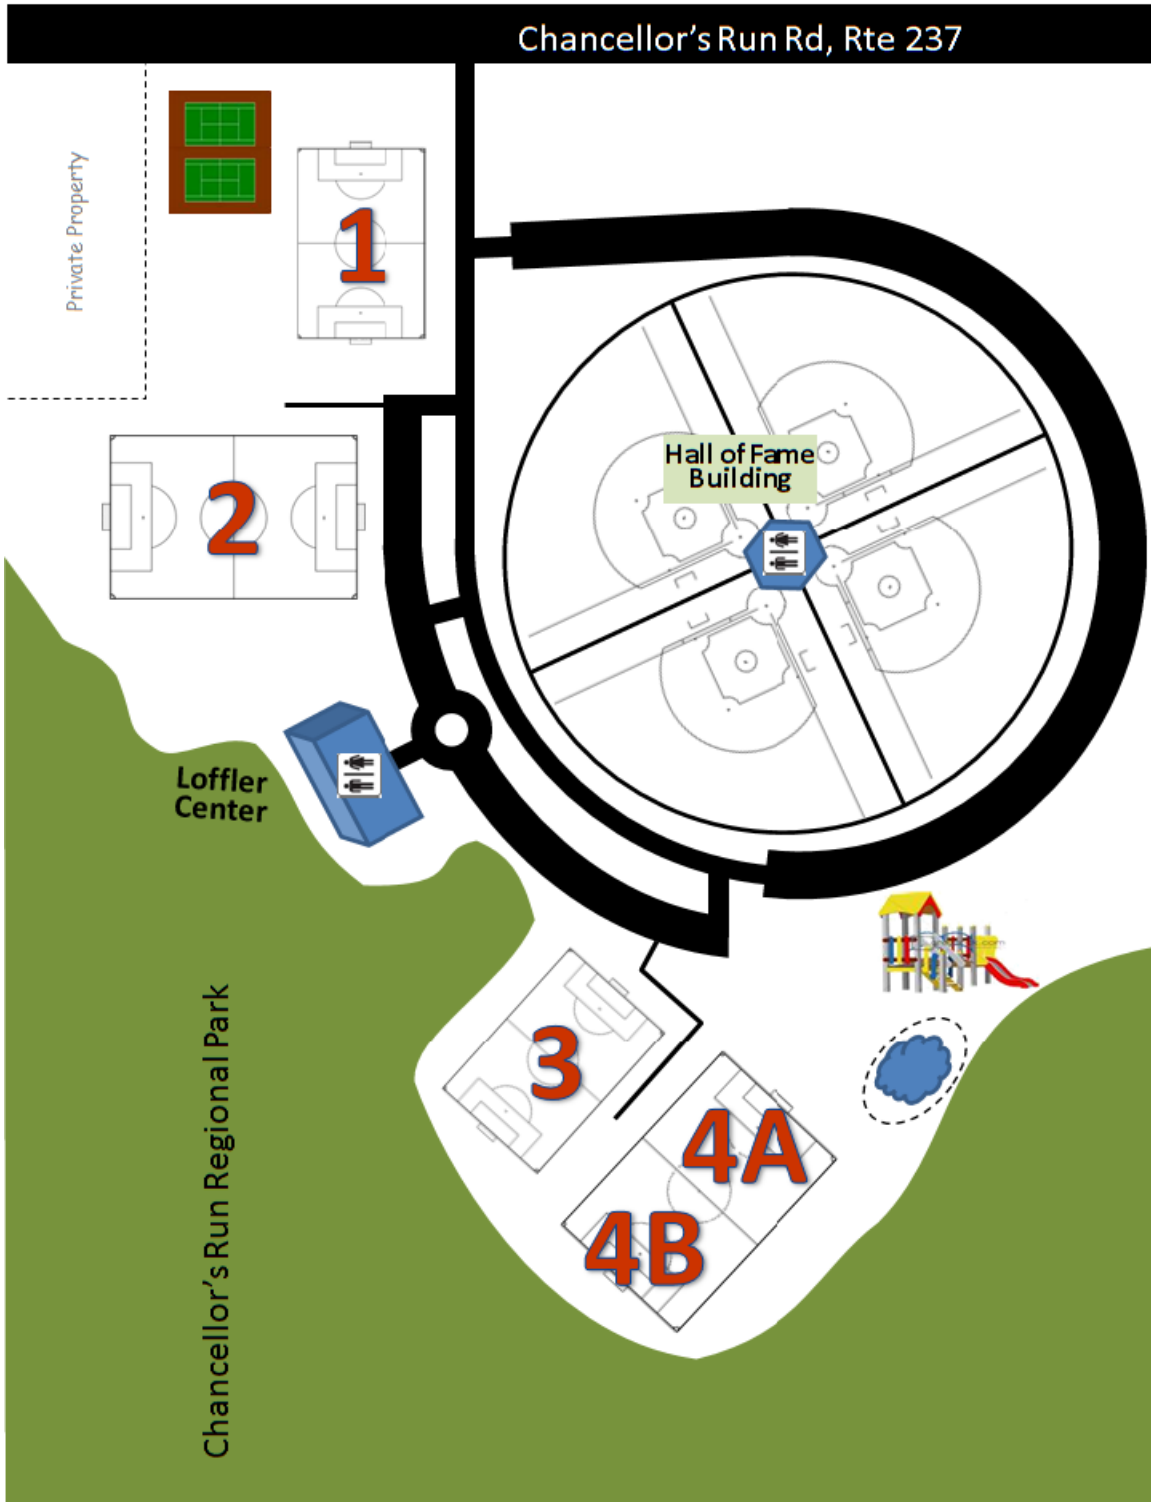

List of Figures:

Figure 1 U06 Field of Play (Hollywood Field #4)

Figure 2 U07 Field of Play (Hollywood Field #5/#6)

Figure 3 U08 Field of Play (Hollywood Field #3)

Figure 4 U09/U10 Field of Play (Hollywood Field #1/#2)

Figure 5 Chancellors Run Field #4A/#4B

Figure 6 Chancellors Run Field #1 & #3

Figure 7 Chancellors Run Field #2 & #4

Figure 8 Map of Hollywood Soccer Complex

Figure 9 Map of Chancellors Run Regional Park

**Figure 1**

Hollywood Soccer Complex Field #4

**Figure 2**

Hollywood Soccer Complex Field #5 & #6

**Figure 3**

Hollywood Soccer Complex Field #3

**Figure 4**

Hollywood Soccer Complex Field #1 & #2

**Figure 5**

Chancellors Run Park Field #4A/4B Field of Play

Figure 6

Chancellors Run Park Field #1 and #3 Field of Play

**Figure 7**

Chancellors Run Field #2 and #4 Field of Play

**Figure 8**

Hollywood Soccer Complex

**Figure 9**